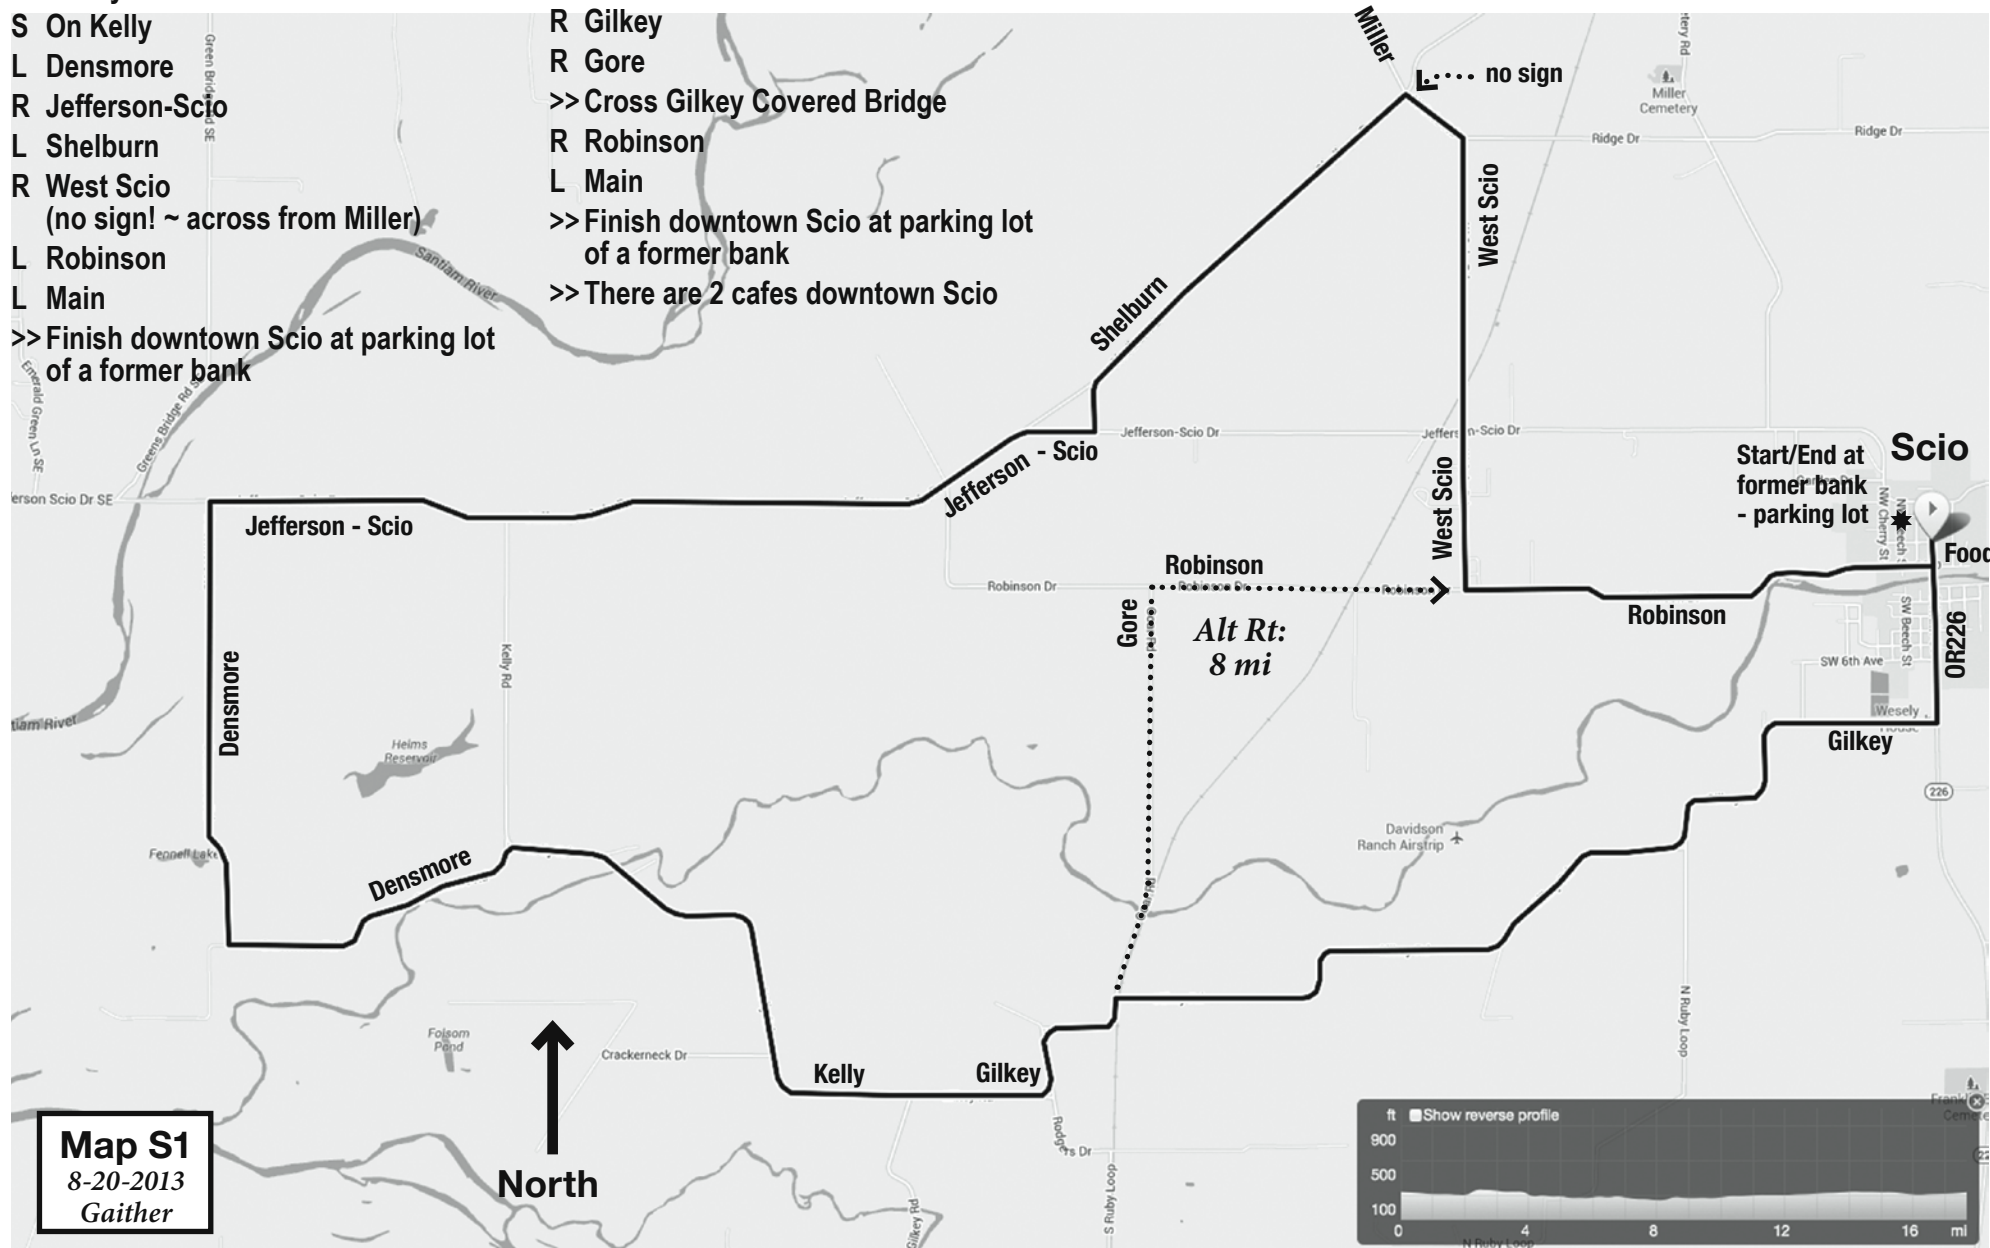

# Main Route

17.6 miles • Flat

>> Start at the parking lot of a former bank in downtown Scio

R South on Main

R Gilkey

S On Kelly

L Densmore

R Jefferson-Scio

# Alt Rt

8 miles • Flat

>> Start at the parking lot of a former bank in downtown Scio

R South on Main

R Gilkey

R Gore

>> Cross Gilkey Covered Bridge

R Robinson

L Main

>> Finish downtown Scio at parking lot of a former bank

>> There are 2 cafes downtown Scio

# Scio - Short Loop West

17.6 mi • Optional Return Of 8 mi • Flat

**Map S1**  
8-20-2013  
Gaither